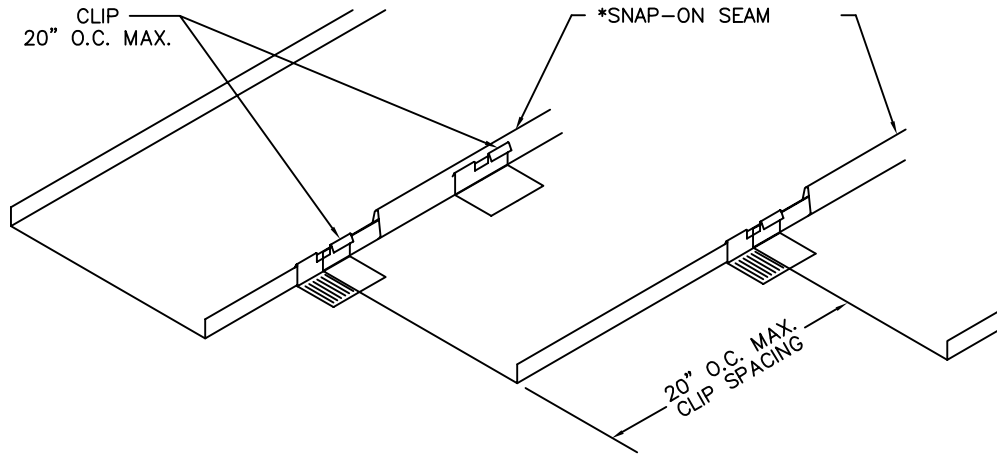

# 1" Snap-Batten Panel

Materials:

24 Gauge Galvalume (Standard)  
 Panel Width: 12" & 16"  
 Panel Surface: Smooth

**METAL  
 FORMED  
 GOODS** COMPANY

5040 Nike Drive  
 Suite D  
 Hilliard, OH 43026  
 PH:614-876-4280  
 FX:614-876-8850