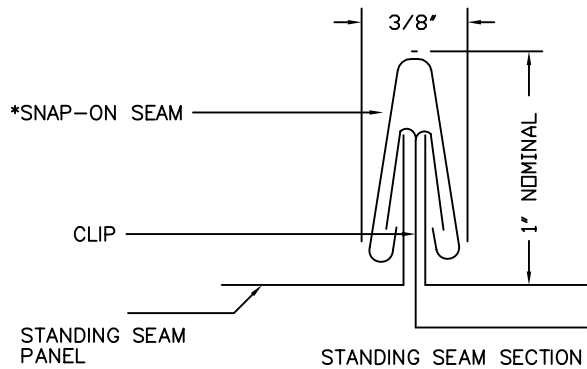

# 1" Snap-Batten Panel

Materials:

24 Gauge Galvalume (Standard)  
 Panel Width: 12" & 16"  
 Panel Surface: Smooth

**METAL  
 FORMED  
 GOODS** COMPANY

5040 Nike Drive  
 Suite D  
 Hilliard, OH 43026  
 PH:614-876-4280  
 FX:614-876-8850