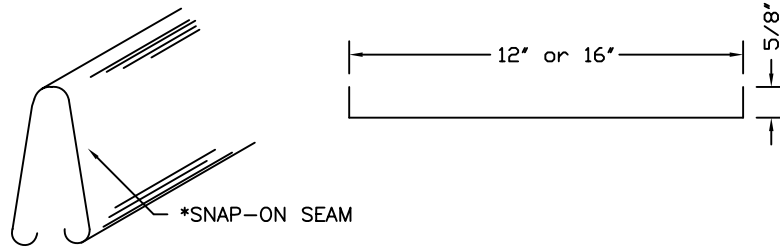

# 1" Snap-Batten Panel

Materials:

24 Gauge Galvalume (Standard)  
 Panel Width: 12" & 16"  
 Panel Surface: Smooth

**METAL  
 FORMED  
 GOODS** COMPANY

5040 Nike Drive  
 Suite D  
 Hilliard, OH 43026  
 PH:614-876-4280  
 FX:614-876-8850